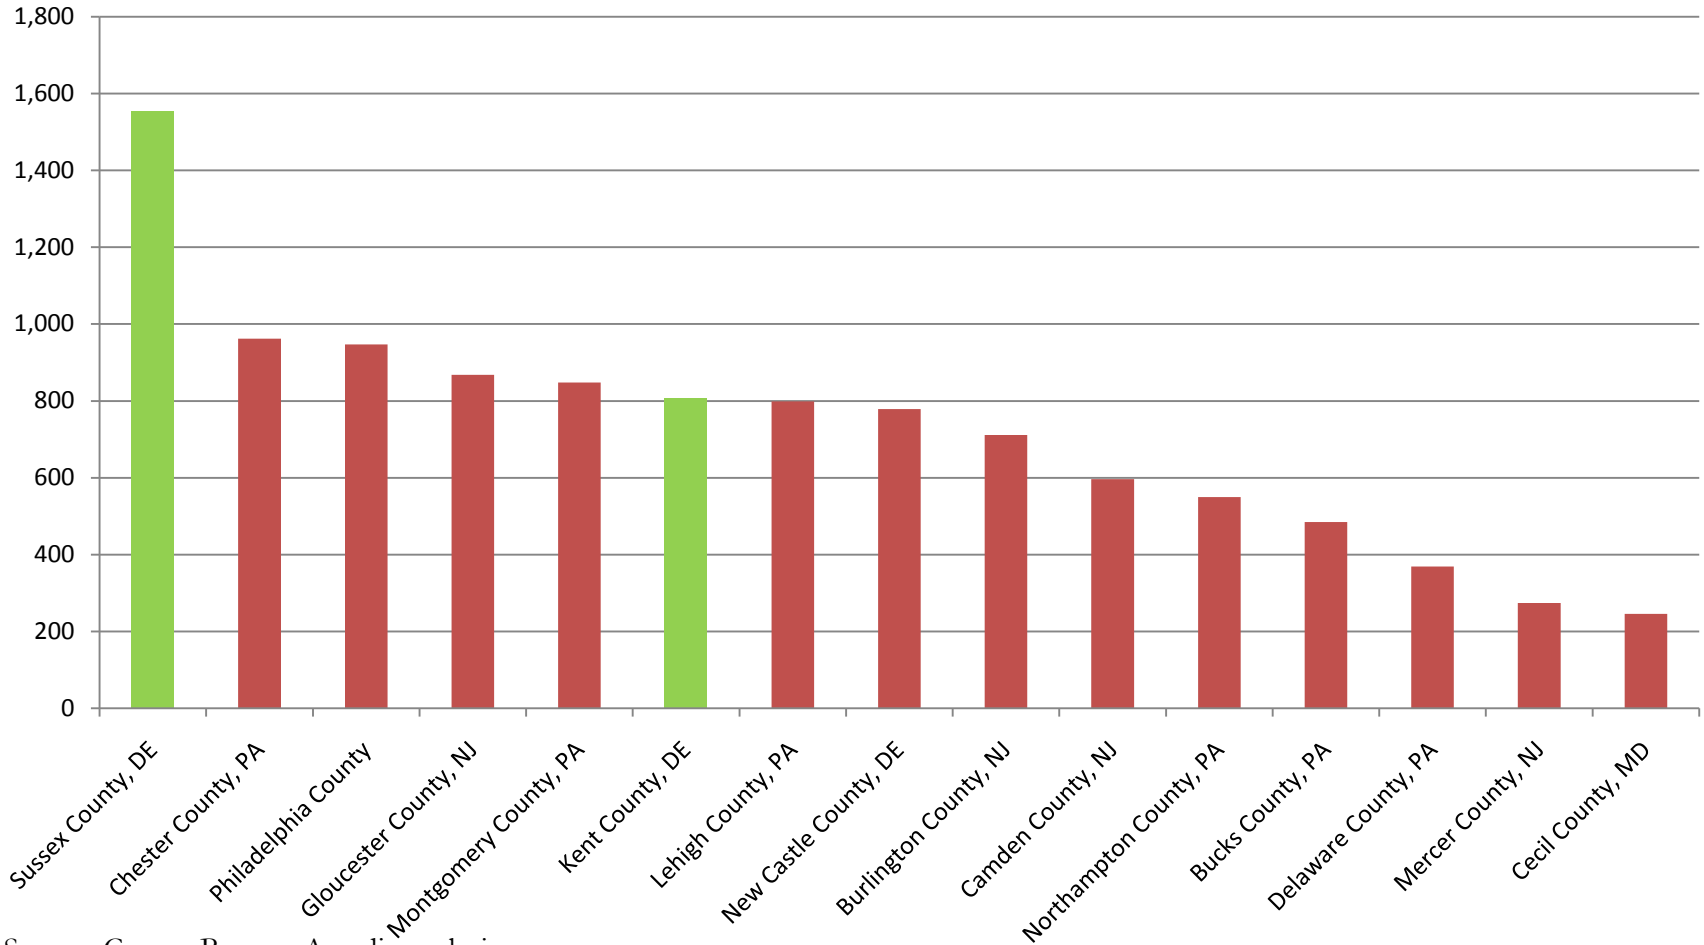

Sussex County, DE is region's largest new home market

Total building permits, 2009: by county

Source: Census Bureau, Arcadia analysis